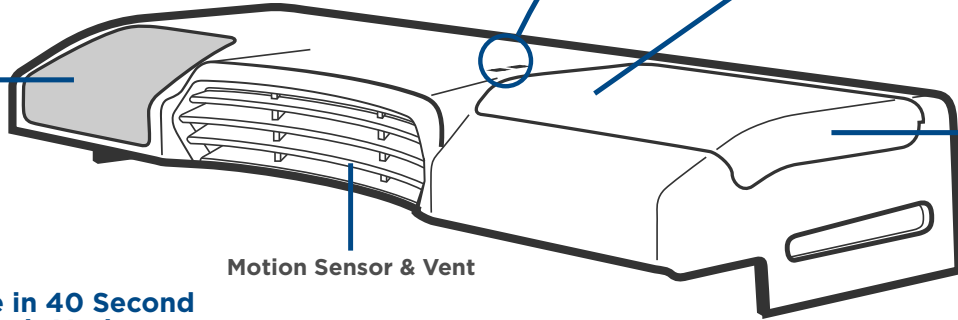

GP PRO ActiveAire® Automated Freshener Dispenser Settings

Three Settings:

Setting	Action
NORMAL factory default	40 second fan
BATTERY SAVER	20 second fan
HAND WAVE ONLY	30 second fan

Hand Wave Sensor & Indicator Lights