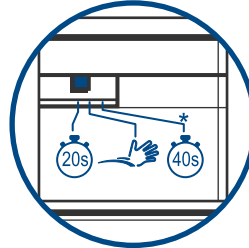

Motion Sensor & Vent

Refill Reset Button

Install Batteries

Use Key To Open

Average Battery Life in 40 Second Normal Factory Default Mode:

Indicator	Status	Action
LOW	< 20 visits	12-18 months
MEDIUM	20-50 visits	7-12 months
HIGH	> 50 visits	6 months or less

*Individual Results May Vary

Activated Control Switch (On Back)

Indicators:

Indicator	Meaning	Action
 (BLUE) ILLUMINATED	Fan is running	No action needed
 (BLUE) 3 RAPID BLINKS	Fan paused	Try again after 30 seconds
 (RED) BLINKING	Battery low	Replace 3 AA soon
 (RED) ILLUMINATED	Battery dead	Replace 3 AA immediately
 (YELLOW) ILLUMINATED	Fragrance low	Replace refill & reset timer