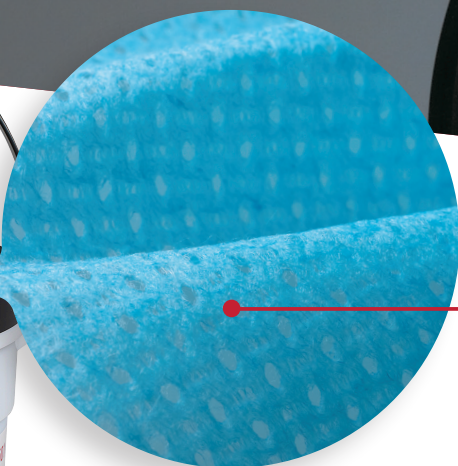

# Brawny® Professional Disposable Wet Hand Cleaning Towels

- Cloth-like softness
- No gritty residue
- Clean, fresh scent
- Pre-moistened
- Dual-purpose: effectively cleans hands or hard surfaces

- Portable, water-resistant pail
- Refills available
- Can be wall mounted
- Nozzle design helps reduce dry out